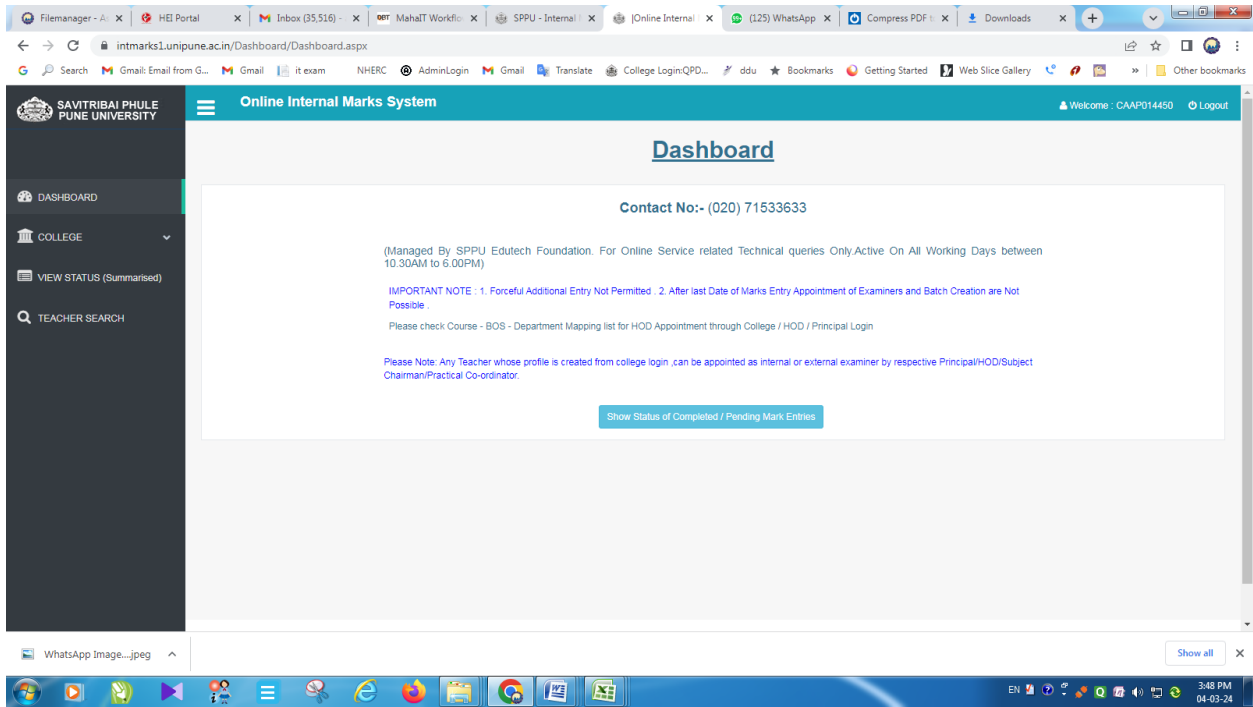

Ph. D Tracking

- [Approve Thesis and Synopsis](#)
- [Ph.D. Viva Request](#)

Examination

- [Chairman Contribution Details\(Paper Setting\)](#)

Affiliation

WhatsApp Image...jpeg Show all

3:52 PM 04-03-24

Faculty Profile