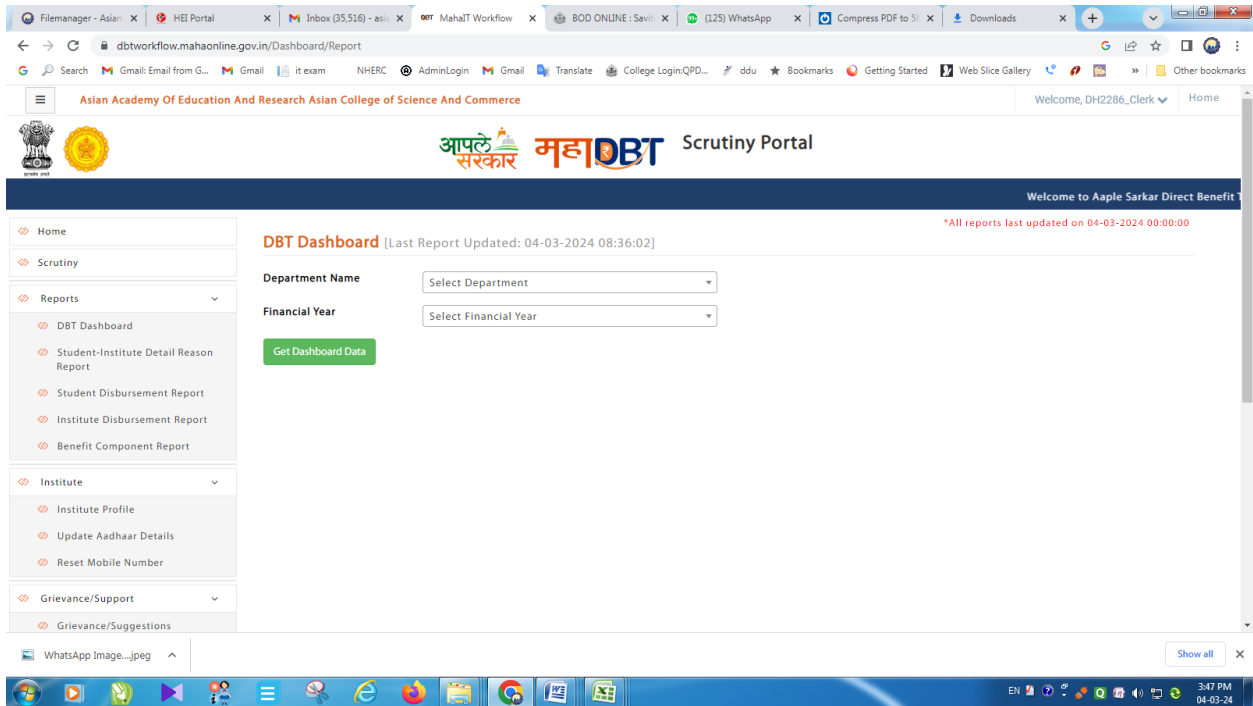

Online Internal Marks System